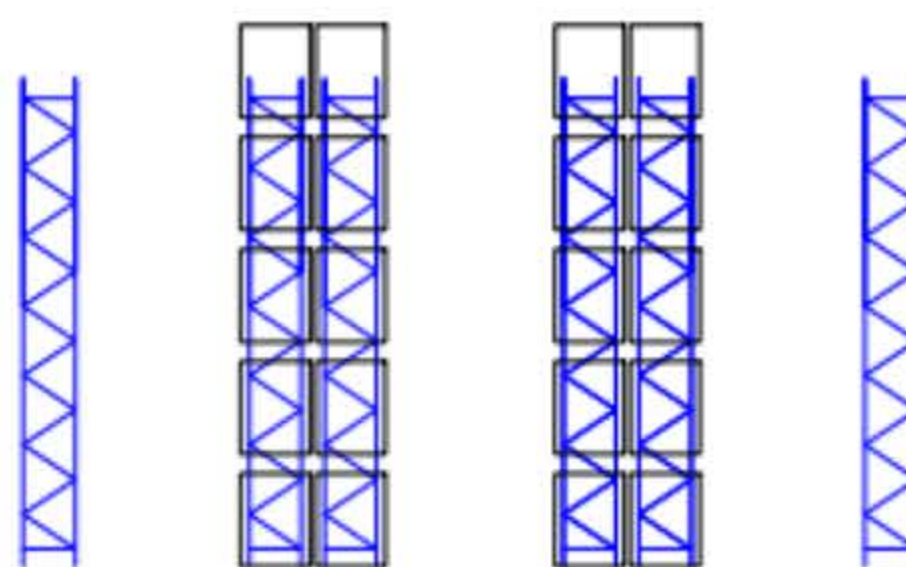

Selective Racking System

Selective Racking System provides 100% accessibility and ensures smooth, practically obstacles-free and faultless stock rotation.

Hitech offers a full range of compatible accessories for various pallet types, sizes and weights for the system.

Plan View

Side Elevation